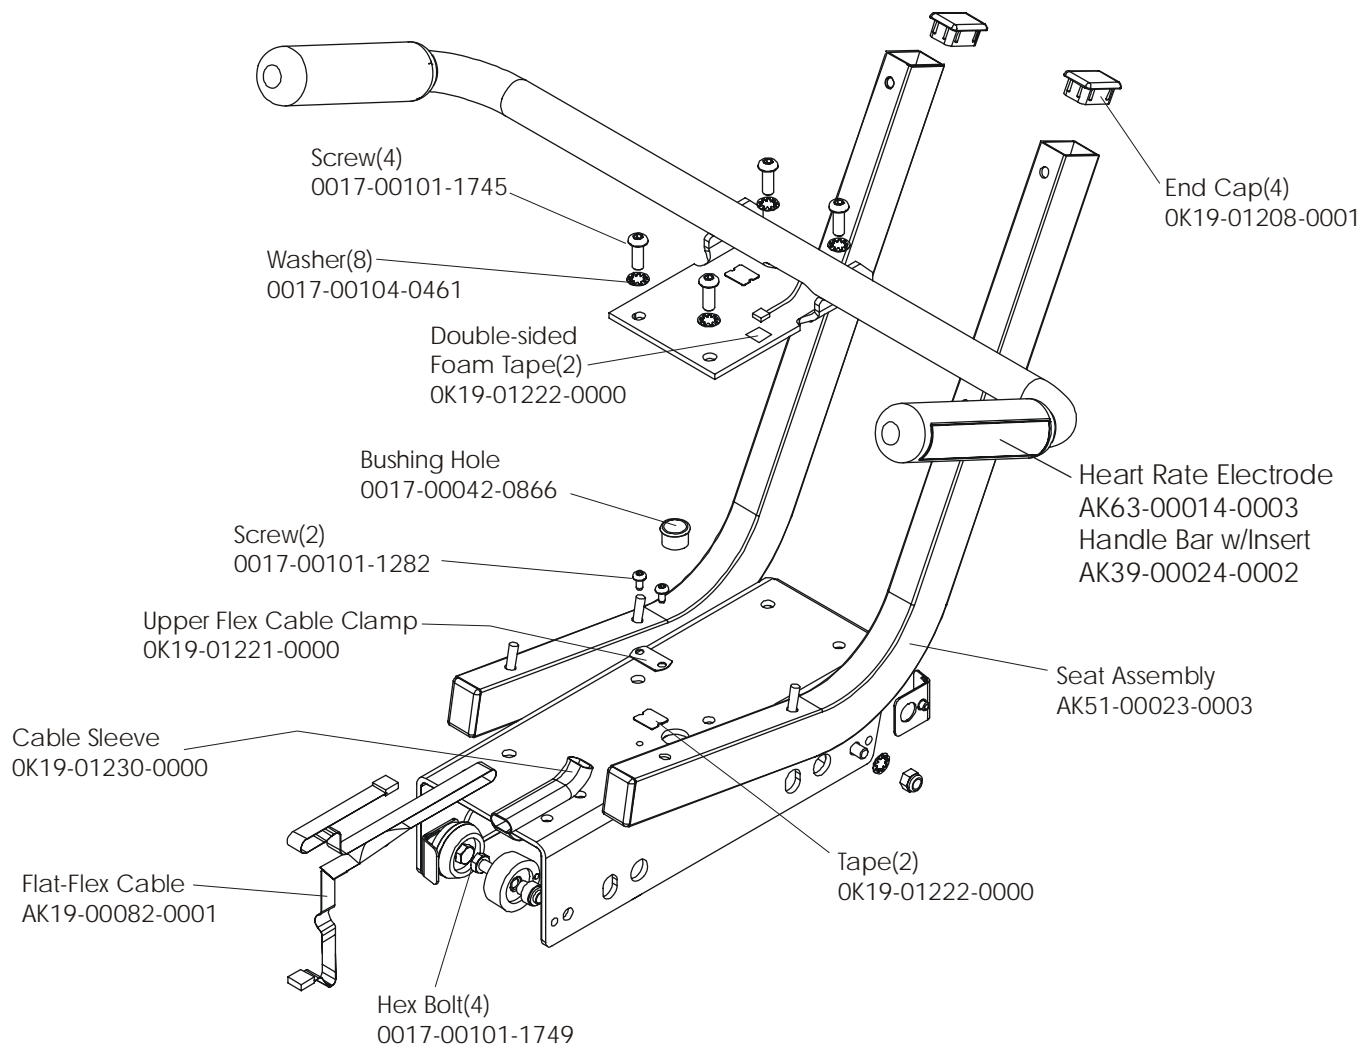

ARCTIC SILVER 95RE

Crank Shaft and Bearing Assembly

95RE-0XXX-04
S/N 100000-UP

ARCTIC SILVER 95RE
Intermediate Shaft and Bearing Assembly

95RE-0XXX-04
S/N 100000-UP

Clutch Assembly
AK63-00026-0000
(not included in kit)

Magnet
118E-00001-0124
(not included in kit)

Idler Bracket Assembly – AK63-00021-0000

ARCTIC SILVER 95RE
Seat Assembly

95RE-0XXX-04
S/N 100000-UP

ARCTIC SILVER 95RE
Seat Assembly - Bottom

95RE-0XXX-04
S/N 100000-UP

ARCTIC SILVER 95RE
Seat Frame Assembly

95RE-0XXX-04
S/N 100000-UP

ARCTIC SILVER 95RE
Seat Pads and Accessory Tray

95RE-0XXX-04
S/N 100000-UP

ARCTIC SILVER 95RE
Extrusion Assembly. – AK39-00027-0005

95RE-0XXX-04
S/N 100000-UP

ARCTIC SILVER 95RE

Locking Assembly. – AK51-00053-0001

95RE-0XXX-04

S/N 100000-UP

ARCTIC SILVER 95RE
Wheel and Leveler

95RE-0XXX-04
S/N 100000-UP

ARCTIC SILVER 95RE
Cables

95RE-0XXX-04
S/N 100000-UP